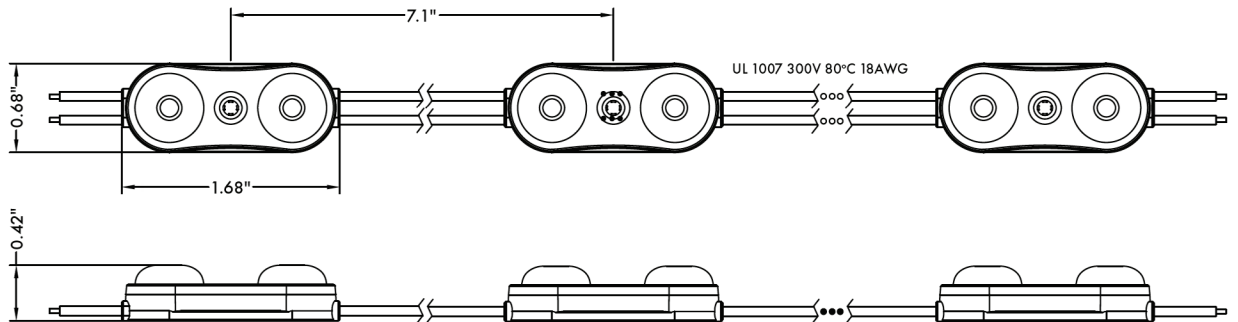

FRANCE TRULUME LED MODULES NAVIGATION

[12v NANO](#) | [12v UNO](#) | [12v DUO](#) | [12v TRIO](#) | [24v QUATTRO](#)

FranceLighting.com - 800.793.4793 - 2268 Fairview Blvd., Fairview, TN 37062