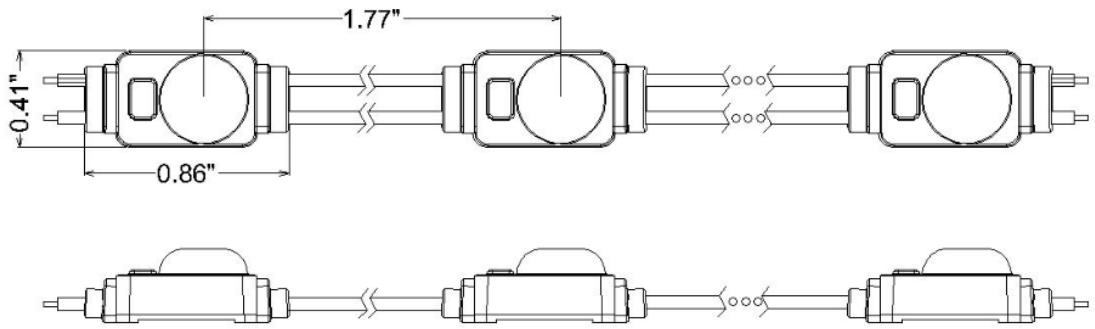

COMING SOON

CORE APPLICATIONS:
CHANNEL LETTERS
> SMALL | SHALLOW | THIN
ACCENT & COVE LIGHTING
SMALL MOLDED / ACRYLIC LETTERS

TINY BUT MIGHTY

Technical Specifications

Product Code	Temps / Colors	Lumen per Mod	Efficiency	Lumens Per Foot	Modules Per Foot	Power per Module / Foot	# Mods / Feet Per 60w Power Supply	Max. Serial Connection	Mods/Feet Per Bag
TBD	7100K	TBD	TBD	TBD	TBD	TBD	TBD	TBD	TBD
TBD	6500K	TBD	TBD	TBD	TBD				
TBD	4000K	TBD	TBD	TBD	TBD				
TBD	3000K	TBD	TBD	TBD	TBD				

Note: Custom Kelvin Temperatures Available Upon Request

Spacing & Usage Chart

Channel / Sign Depth	2"	3"	4"	5"
Single Row Spacing - Max Stoke	4"	6"	8"	10"
Multiple Row Spacing	3"	4"	6"	8"

Note: Product and depth may vary depending on face material and desired brightness. Testing conducted using 7328 acrylic

Light Beam Pattern

PDF Quick Links

- Clickable On PDF ONLY
- [MODULE SELECTION GUIDE](#)
- Product Video - Coming Soon