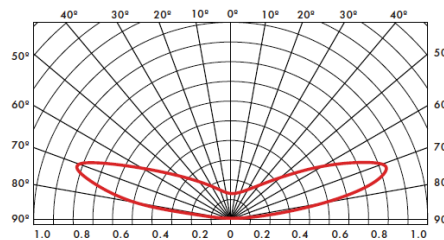

CORE APPLICATIONS:

- CHANNEL LETTERS
  - > SMALL | SHALLOW | THIN
- ACCENT LIGHTING
- COVE LIGHTING

GREAT LENS. SMALL BODY.

L 70
5+
years
LIFESPAN

7P / 7L
WARRANTY

IP67
DRY / DAMP / WET

-40°
~140°
OPERATING
TEMPERATURE

TOTAL SYSTEM
$

MECHANICAL
FASTENING

EASY PEEL
3M
VHB
LINER

CCT RANGE
SINGLE BIN

TRU
CONSTANT
CURRENT

Technical Specifications

Product Code	Temps / Colors	Lumen per Mod	Efficiency	Lumens Per Foot	Modules Per Foot	Power per Module / Foot	# Mods / Feet Per 60w Power Supply	Max. Serial Connection	Mods/Feet Per Bag
U1-12V.36W7.1K	7100K	53	148 Lm/W	117	2.26	0.36 W {0.82 W ft.}	166 Mods {73 feet}	45 mods {19 feet}	135 Mods {59 feet}
U1-12V.36W6.5K	6500K	53	148 Lm/W	117	2.26				
U1-12V.36W4.0K	4000K	53	148 Lm/W	117	2.26				
U1-12V.36W3.0K	3000K	53	148 Lm/W	117	2.26				

Note: Custom Kelvin Temperatures Available Upon Request

Spacing & Usage Chart

Channel / Sign Depth	2"	3"	4"	5"
Single Row Spacing - Max Stoke	6"	7"	8"	10"
Multiple Row Spacing	4"	5"	6"	8"

Note: Product and depth may vary depending on face material and desired brightness. Testing conducted using 7328 acrylic

Light Beam Pattern

170° Lens

Web Links

Clickable On PDF ONLY

[MODULE SELECTION GUIDE](#)

Product Video - Coming Soon