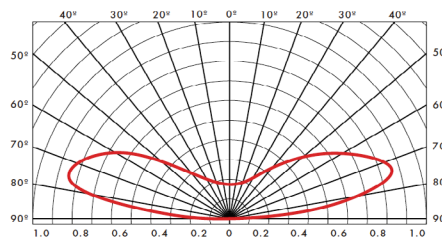

Light Beam Pattern

170° Lens

Quick Links

Clickable On PDF ONLY

[MODULE SELECTION GUIDE](#)

Product Video - Coming Soon