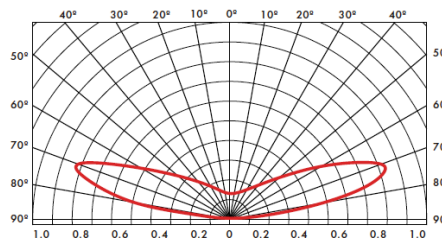

Light Beam Pattern

170° Lens

Web Links

- Clickable On PDF ONLY
- [MODULE SELECTION GUIDE](#)
- Product Video - Coming Soon