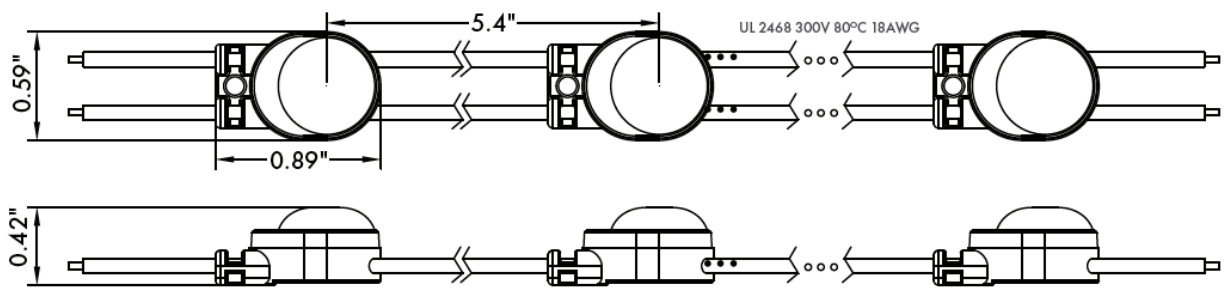

Light Beam Pattern

170° Lens

Web Links

Clickable On PDF ONLY

[MODULE SELECTION GUIDE](#)

Product Video - Coming Soon

DUO

170°
OPTICS