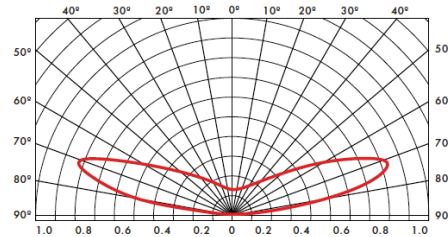

Light Beam Pattern

170° Lens

PDF Links

Clickable On PDF ONLY

[MODULE SELECTION GUIDE](#)

Product Video - Coming Soon