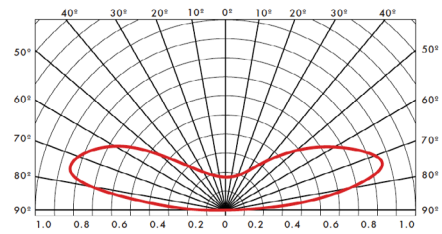

Light Beam Pattern

160° Lens

PDF Quick Links

- Clickable On PDF ONLY
- [MODULE SELECTION GUIDE](#)
- Product Video - Coming Soon