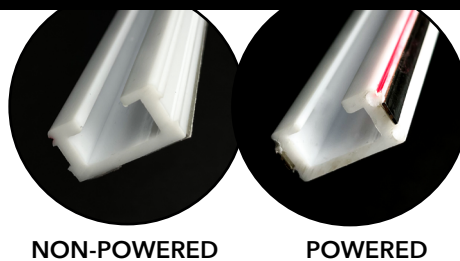

24V POWER SUPPLIES

POWER CONNECTORS

RACEWAY SET

STICK SPECIFICATIONS

CORE APPLICATIONS:
 NEW BUILD CABINET SIGNS
 NEW BUILD MONUMENT SIGNS

SINGLE SIDED STICKS

T-12 SIZE	ACTUAL LENGTH	LUMENS PER STICK	#MODS PER STICK	WATTS PER STICK	MAX STICKS ON (24V / 30W P.S.)	MAX STICKS ON (24V / 60W P.S.)	MAX STICKS ON (24V / 100W P.S.)
18"	15.91"	552	3	3.6	8	16.5	26.5
24"	21.91"	552	3	3.6	8	16.5	26.5
30"	27.91"	736	4	4.8	6	12.5	20
36"	33.91"	920	5	6	5	10	16
42"	39.91"	1104	6	7.2	4	8	13
48"	45.91"	1104	6	7.2	4	8	13
60"	57.91"	1472	8	9.6	3	6	10
64"	61.91"	1656	9	10.8	2.5	5.5	8.5
72"	69.91"	1656	9	10.8	2.5	5.5	8.5
84"	81.91"	2024	11	13.2	2	4.5	7
96"	93.91"	2208	12	14.4	2	4	6.5
108"	105.91"	2576	14	16.8	1.5	3.5	5.5
117"	114.91"	2760	15	18	1.5	3	5
120"	117.91"	2760	15	18	1.5	3	5