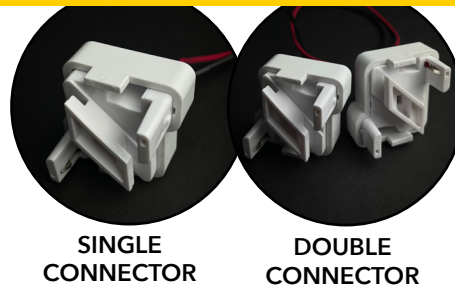

24V POWER SUPPLIES

POWER CONNECTORS

RACEWAY SET

STICK SPECIFICATIONS

CORE APPLICATIONS:
 NEW BUILD CABINET SIGNS
 NEW BUILD MONUMENT SIGNS

SINGLE SIDED STICKS

T-12 SIZE	ACTUAL LENGTH	LUMENS PER STICK	#MODS PER STICK	WATTS PER STICK	MAX STICKS ON (24V / 30W P.S.)	MAX STICKS ON (24V / 60W P.S.)	MAX STICKS ON (24V / 100W P.S.)
18"	15.91"	552	3	3.6	8	16.5	26.5
24"	21.91"	552	3	3.6	8	16.5	26.5
30"	27.91"	736	4	4.8	6	12.5	20
36"	33.91"	920	5	6	5	10	16
42"	39.91"	1104	6	7.2	4	8	13
48"	45.91"	1104	6	7.2	4	8	13
60"	57.91"	1472	8	9.6	3	6	10
64"	61.91"	1656	9	10.8	2.5	5.5	8.5
72"	69.91"	1656	9	10.8	2.5	5.5	8.5
84"	81.91"	2024	11	13.2	2	4.5	7
96"	93.91"	2208	12	14.4	2	4	6.5
108"	105.91"	2576	14	16.8	1.5	3.5	5.5
117"	114.91"	2760	15	18	1.5	3	5
120"	117.91"	2760	15	18	1.5	3	5