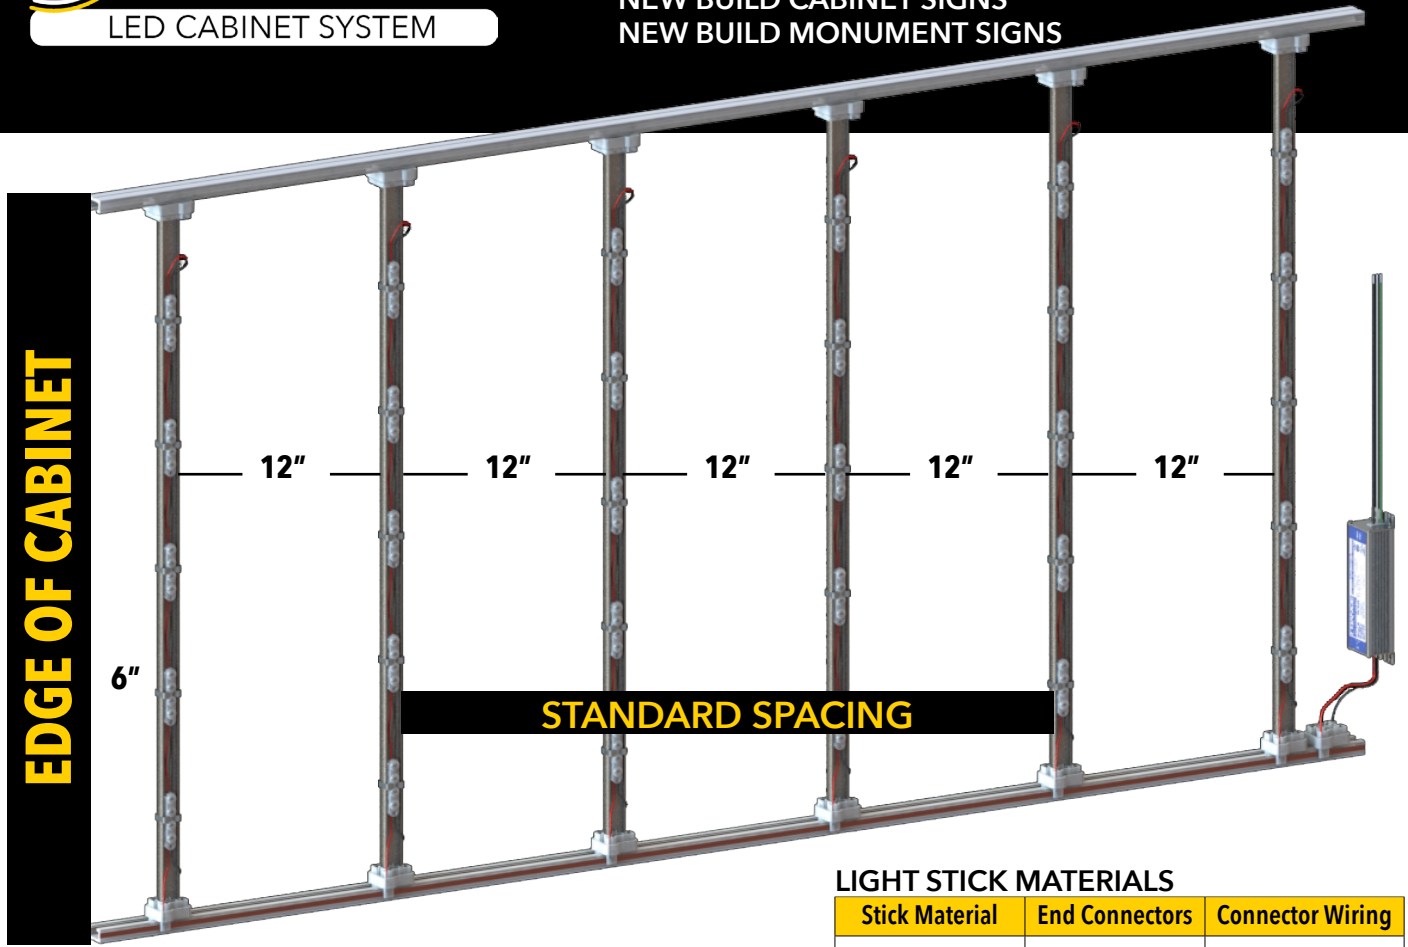

TECHNICAL

CORE APPLICATIONS:

NEW BUILD CABINET SIGNS
NEW BUILD MONUMENT SIGNS

LIGHT STICK MATERIALS

Stick Material	End Connectors	Connector Wiring
Extruded T5 Aluminum	Extruded ET3117 Polycarbonate	Module Wiring 18 gauge

TRULUME QUATTRO MODULE SPECS

Product Code	Temps / Colors	Lumen per Mod	Efficiency	Lumens Per Foot	Modules Per Foot
U3-12V.96W7.1K	7100K	148	154 Lm/W	222	1.5

RACEWAY SET MATERIALS

No-Powered Raceway	Powered Raceway	
Base	Base	Conductor
Extruded M2407 Polycarbonate	Extruded M2407 Polycarbonate	Embedded Alloy C19400

PDF Quick Links

Clickable On PDF ONLY

[MODULE SELECTION GUIDE](#)

Product Video - Coming Soon