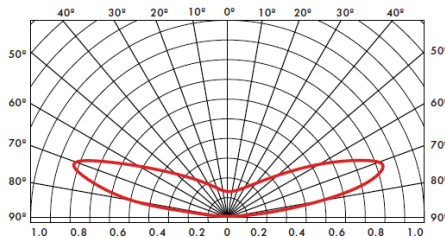

LIGHT BEAM PATTERN

170° Lens

RACEWAY FASTENING

Included with Raceway	Suggested	
High Bond VHB Tape	Pre-Drilled Holes for Mechanical	Lords 406 Adhesives

POWER CONNECTORS MATERIALS

Connectors	WIRING	
	Single C.	Double C.
Extruded ET3117 Polycarbonate	36" - 18 gauge	18" - 18 Gauge

FranceLighting.com
800.793.4793
2268 Fairview Blvd.
Fairview, TN 37062

FRANCE TRUCONNECT PDF NAVIGATION

INTRO | KIT COMPONENTS | STICKS SPECS | TECHNICAL
SINGLE SIDED KITS | DOUBLE SIDED KITS