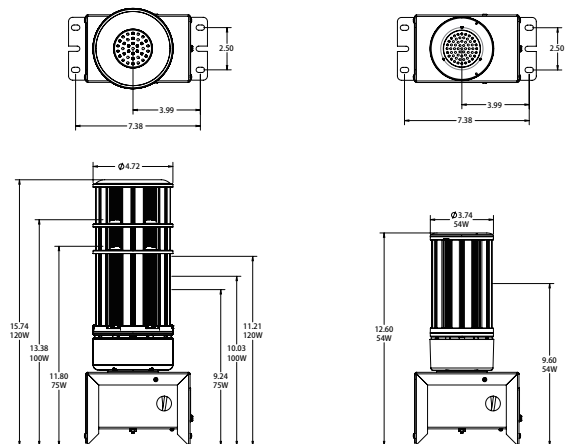

MoguLED SignBright Kits Specifications

Input

100-277VAC, 50/60Hz,
>0.9 Power Factor

Output

Omnidirectional, 130 lm/W, ≥80 CRI
4000K/5000K CCT, Non-dimmable

Built-in surge protection

54W Able to withstand momentary voltage surges up to 6KV
75W/100W/120W Able to withstand momentary voltage surges up to 10KV

Compatibility

Retrofit kit for HID Sign Applications Internal Driver, No Ballast Required

Environment

For use in Dry or Damp locations
-40°F to 140°F (-40°C to 60°C) Can be fully enclosed

Warranties

5 Year France LED Parts Warranty
1 Year Labor Warranty

Model	LEDSB-54W	LEDSB-75W	LEDSB-100W	LEDSB-120W
Rated LED Wattage	54W	75W	100W	120W
120V Rated Current	0.54A	0.75A	1.0A	1.2A
277V Rated Current	0.22A	0.3A	0.4A	0.48A
HID Equivalent	175-200W	200-250W	250-320W	320-400W
CFL Equivalent	105W	150W	200W	250W
Total Flux	7020LM	9750LM	13000LM	15600LM
LED Quantity	195pcs	234pcs	416pcs	507pcs
Weight	4.50LBS	5.05LBS	5.83LBS	6.27LBS

This chart represents standard recommendations. Optimal lamp wattages may vary with sign face graphics and opacity. Some applications may require multiple wattages and/or high or lower wattages.

For custom layout requests, please contact us at support@sfeg.com or 800.793.4793 for additional assistance determining the optimal MoguLED solution for your application.

For more information, contact your France distributor or email us at sales@sfeg.com

800.793.4793   www.sfeg.com/france   2268 Fairview Blvd, Fairview, TN 37062