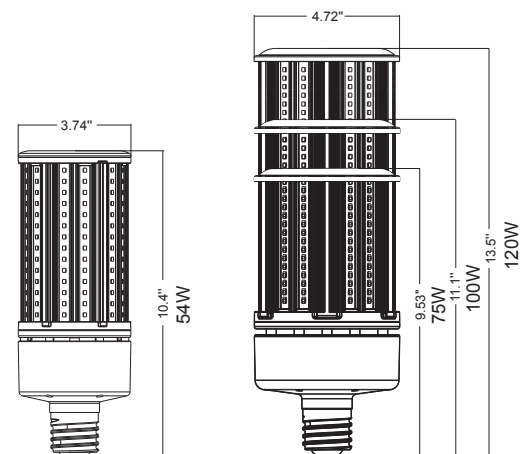

## Warranties

5 Year France LED Parts Warranty  
1 Year Labor Warranty

MODEL	MGLED-54W	MGLED-75W	MGLED-100W	MGLED-120W
Rated LED Wattage	54W	75W	100W	120W
Rated Current	0.54A	0.75A	1.0A	1.2A
HID Equivalent	175-200W	200-250W	250-320W	320-400W
CFL Equivalent	105W	150W	200W	250W
Total Flux	7020LM	9750LM	13000LM	15600LM
LED Quantity	195pcs	234pcs	416pcs	507pcs
Mogul	E26/E39	E39	E39	E39
Weight	2.64lbs	3.17lbs	3.96lbs	4.40lbs