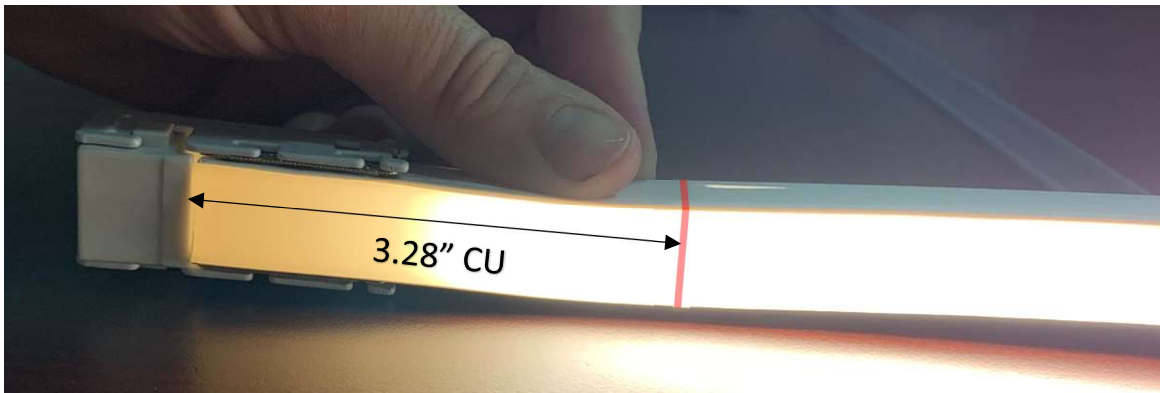

Circuitless Ends

Last Cutting Unit Removed

3.28" CU

>60% Bleed

Corner Example

Custom Lengths

3.28" CU